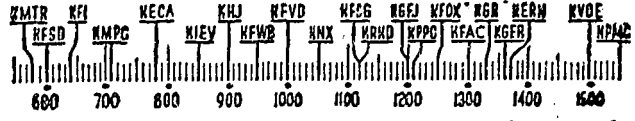

YOUR Radio TODAY

[The information contained in the following schedule is furnished by the stations broadcasting the programs.]

6 to 7 A.M.

KMTR—Spanish Music.
KFI—Symphony, 1 hr.
KECA—Musical Clock, 6:30.
KFWD—Jive-Innle Record er.
KMPC—Night Watchman.
KGFJ—Concert.
KHJ—Rise, Shine.
KNX—Sunrise Salute, 1 1/2 hrs.
KRKD—Early Riser, New, 5:30.
KGER—News, 6; Purple Mule.
KFI—Melody.